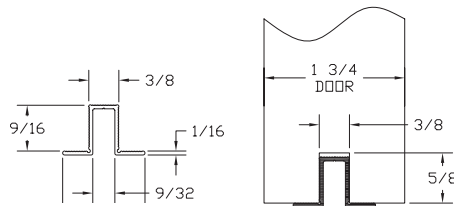

Standard Kit Sizes			
Part Number	Material	Track Length	Door Width
BLD-FT-02IS/6	Industrial Steel	72"	36"
BLD-FT-02IS/8	Industrial Steel	96"	48"
BLD-FT-02BSP/6	Black Suede Powder Coated Steel	72"	36"
BLD-FT-02BSP/8	Black Suede Powder Coated Steel	96"	48"

Polypropylene Guide Rail

EPD3BL For Use With 102N

5/8" Spacer

BLD-SPACER-58 Pack of 5 5/8" Spacer Recommended for use with 5/8" Gypsum Board When Mounting Track Directly to Gypsum Board

1/2" Spacer

BLD-SPACER-12 Pack of 5 1/2" Spacer Recommended for use with 1/2" Gypsum Board When Mounting Track Directly to Gypsum Board

3/8" Spacer

BLD-SPACER-38 Pack of 5 3/8" Spacer Recommended for use with 3/8" Gypsum Board When Mounting Track Directly to Gypsum Board

Soft Close available. See page 284-285 for more information.

NOTE: Alternate route dimension when using optional EPD3BL