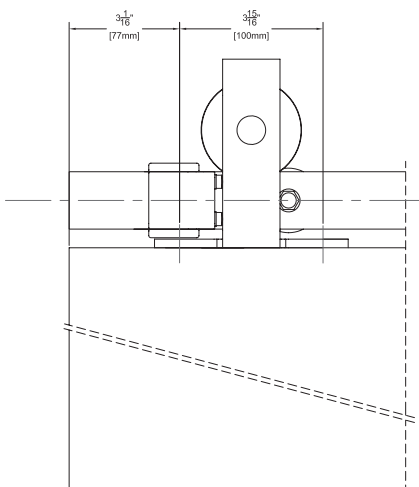

Builders Series Flat Track Sliding Door Hardware System

BLD-FT-02 for Wood Doors

For Sliding Panels up to 240 lbs.

Configurations:

- Single
- Bi-parting

Installations:

- Side Wall Mount (only)

Features:

Standard Kit Sizes			
Part Number	Material	Track Length	Door Width
BLD-FT-02IS/6	Industrial Steel	72"	36"
BLD-FT-02IS/8	Industrial Steel	96"	48"
BLD-FT-02BSP/6	Black Suede Powder Coated Steel	72"	36"
BLD-FT-02BSP/8	Black Suede Powder Coated Steel	96"	48"