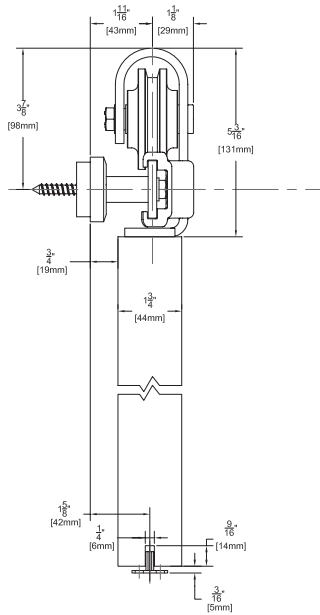

Builders Series Flat Track Sliding Door Hardware System

BLD-FT-02 for Wood Doors

For Sliding Panels up to 240 lbs.

Configurations:

- Single
- Bi-parting

Installations:

- Side Wall Mount (only)

Features:

Standard Kit Sizes			
Part Number	Material	Track Length	Door Width
BLD-FT-02IS/6	Industrial Steel	72"	36"
BLD-FT-02IS/8	Industrial Steel	96"	48"
BLD-FT-02BSP/6	Black Suede Powder Coated Steel	72"	36"
BLD-FT-02BSP/8	Black Suede Powder Coated Steel	96"	48"