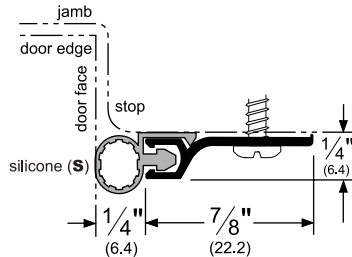

Architectural Door Accessories

ASSA ABLOY

Pemko Perimeter Gasketing: Standard Perimeter Gasketing

The global leader in
door opening solutions

303_S

AVAILABLE FINISHES: **A, BDG, D, G, PW, SN**

WIDTH: **1/4" (6.4 mm)**

PROFILE HEIGHT: **7/8" (22.2 mm)**

TOTAL HEIGHT WITH INSERT: **1-1/8" (28.6 mm)**

A (Mill Finish Aluminum)

BDG (Bright Dip Gold Anodized Aluminum)

D (Dark Bronze Anodized Aluminum)

G (Gold Anodized Aluminum)

PW (Painted White Aluminum)

SN (Satin Nickel Anodized Aluminum)

TITLE:
PREPARED FOR:
PREPARED BY:
DATE:
COMMENTS: