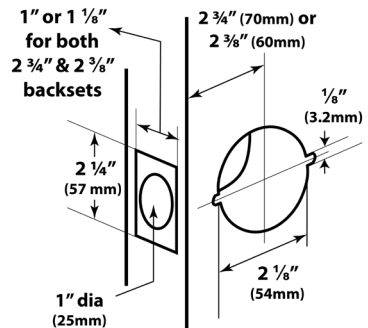

INDLEV-20 SERIES
COMMERCIAL GRADE
PRIVACY INDICATOR LEVERSET

Red (**IN USE**) and Green (**VACANT**) Indicator

Inside Thumbturn

both 2 3/8" Backset and 2 3/4" Backset packed standard
Emergency Slot available for emergency opening
Packed with plastic filler for 1 1/8" wide door preparations

DOOR PREPARATIONS

SPECIFICATIONS

TRIM

Stainless Steel Rose Cover and Aluminum Lever.

DOOR RANGES

Adjustable 1 3/8" (35mm) to 1 3/4" (45mm) door thickness.

BACKSET

Packed Standard with both 2 3/8" and 2 3/4" Backset

LATCH FACEPLATE

Standard 2 1/4" x 1" packed with 1 1/8" plastic filler to convert 1" face plate to 1 1/8" wide door preparations.

BORE DIAMETER

1" for latch, 2 1/8" for lock housing.

STRIKE

ASA478 ANSI Strike Standard.