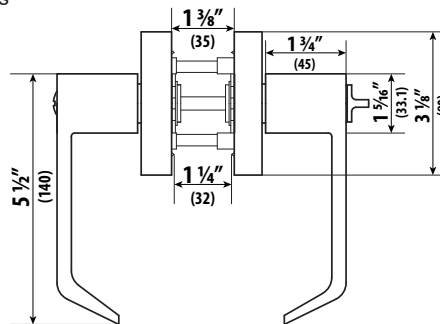

INDLEV-20 SERIES
COMMERCIAL GRADE
PRIVACY INDICATOR LEVERSET

Red (**IN USE**) and Green (**VACANT**) Indicator

Inside Thumbturn

both 2 3/8" Backset and 2 3/4" Backset packed standard
Emergency Slot available for emergency opening
Packed with plastic filler for 1 1/8" wide door preparations

DOOR PREPARATIONS

SPECIFICATIONS

TRIM

Stainless Steel Rose Cover and Aluminum Lever.

DOOR RANGES

Adjustable 1 3/8" (35mm) to 1 3/4" (45mm) door thickness.

BACKSET

Packed Standard with both 2 3/8" and 2 3/4" Backset

LATCH FACEPLATE

Standard 2 1/4" x 1" packed with 1 1/8" plastic filler to convert 1" face plate to 1 1/8" wide door preparations.

BORE DIAMETER

1" for latch, 2 1/8" for lock housing.

STRIKE

ASA478 ANSI Strike Standard.

FINISH

INDLEV-20 is available in stock in US26D, US26, US19, US10B, and US3 finishes.

EMERGENCY SLOT

It has an emergency slot on the outside trim to unlock the door in case of emergency.

HANDING

Reversible for left and right door application.