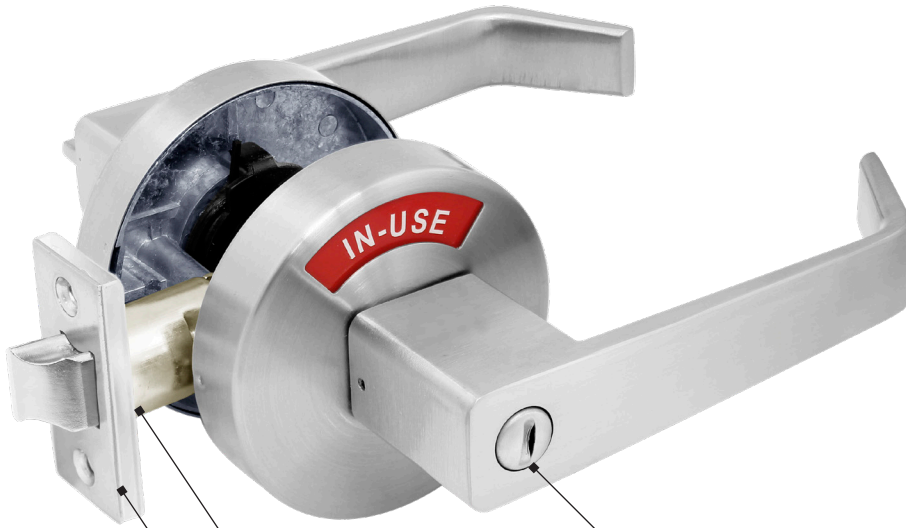

INDLEV-20 SERIES
COMMERCIAL GRADE
PRIVACY INDICATOR LEVERSET

Red (**IN USE**) and Green (**VACANT**) Indicator

Inside Thumbturn

both 2 3/8" Backset and 2 3/4" Backset packed standard
Emergency Slot available for emergency opening
Packed with plastic filler for 1 1/8" wide door preparations

DOOR PREPARATIONS

SPECIFICATIONS

TRIM

Stainless Steel Rose Cover and Aluminum Lever.

DOOR RANGES

Adjustable 1 3/8" (35mm) to 1 3/4" (45mm) door thickness.

BACKSET

Packed Standard with both 2 3/8" and 2 3/4" Backset

LATCH FACEPLATE

Standard 2 1/4" x 1" packed with 1 1/8" plastic filler to convert 1" face plate to 1 1/8" wide door preparations.

BORE DIAMETER

1" for latch, 2 1/8" for lock housing.

STRIKE

ASA478 ANSI Strike Standard.

FINISH

INDLEV-20 is available in stock in US26D, US26, US19, US10B, and US3 finishes.

EMERGENCY SLOT

It has an emergency slot on the outside trim to unlock the door in case of emergency.

HANDING

Reversible for left and right door application.