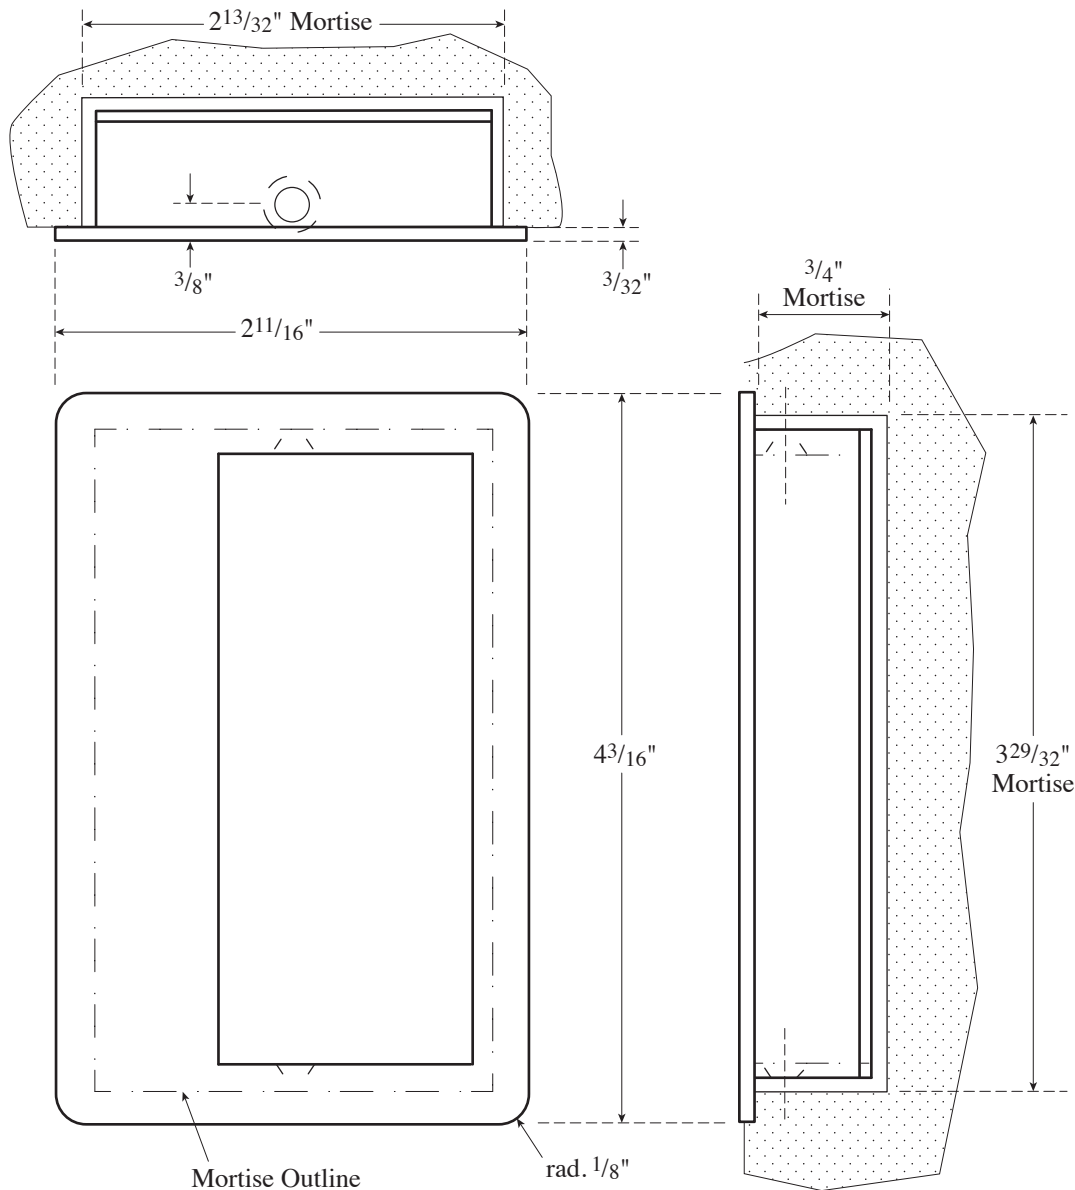

Architectural Door Accessories

ASSA ABLOY

Rockwood 95B Cast Flush Pull

The global leader in
door opening solutions

NOT TO SCALE

Mortise: W $2\frac{13}{32}$ " x H $3\frac{29}{32}$ " x dp. $\frac{3}{4}$ "

Template T-95B