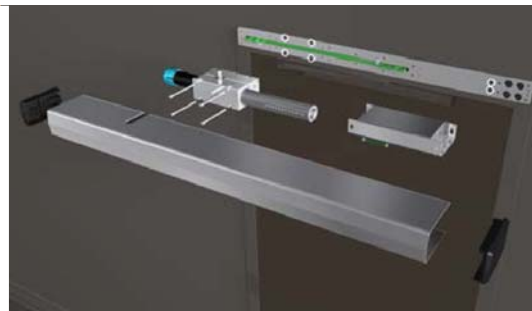

The Norton 6300 Series Low Energy Operator offers a broad set of intelligent functions, such as latch boost, latch retraction and obstruction detection to safely secure a variety of moderate to high traffic openings. A unique design with one of the slimmest profiles available allows the 6300 to blend more seamlessly with the frame while fitting challenging applications with minimal header space. A modular design and simple controls also make for easy installation and setup.

Latch Boost

Modular Design

Slim Profile

SMART

Large set of intelligent features deliver multiple options for effective security and safety

- » Latch boost ensures door closes to secure facility
- » Occupant safety enhanced by obstruction detection, power assist, and push and go functions
- » Inputs available for security override and fire safety

SIMPLE

Modular design and simple controls make for easy installation and setup

- » Modular, four-piece design allows for one-person installation
- » Heavy-duty back plate serves as template simplifying and speeding installation
- » Unit learns door properties (approximate weight) during installation for easy programming and set-up
- » Easy to use controls simplify setup
- » USB port allows for quick software updates
- » Tools such as BILT interactive installation instructions and installation video offer step-by-step visuals for operator installation, setup and programming