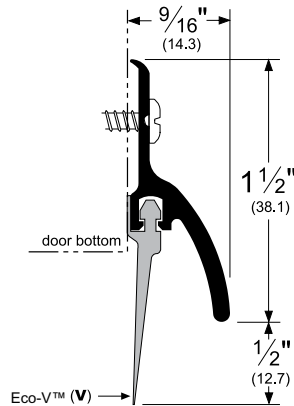

Architectural Door Accessories

ASSA ABLOY

Pemko Door Bottoms: Door Bottom Sweeps

The global leader in
door opening solutions

345_V

AVAILABLE FINISHES: **A, B, BDG, D, G, PW**
WIDTH: **9/16" (14.3 mm)**
PROFILE HEIGHT: **1-1/2" (38.1 mm)**
TOTAL HEIGHT WITH INSERT: **2" (50.8 mm)**