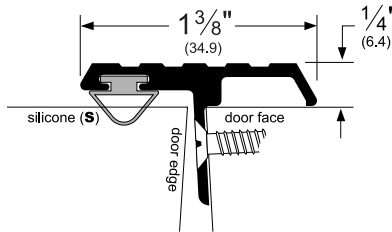

Architectural Door Accessories

ASSA ABLOY

Pemko Astragals & Meeting Stiles: "T" and Overlapping Astragals

The global leader in
door opening solutions

355_S

AVAILABLE FINISHES: **B, BDG, C, D, G, PW, SN**
PROFILE WIDTH: **1-3/8" (34.9 mm)**
HEIGHT: **1/4" (6.4 mm)**